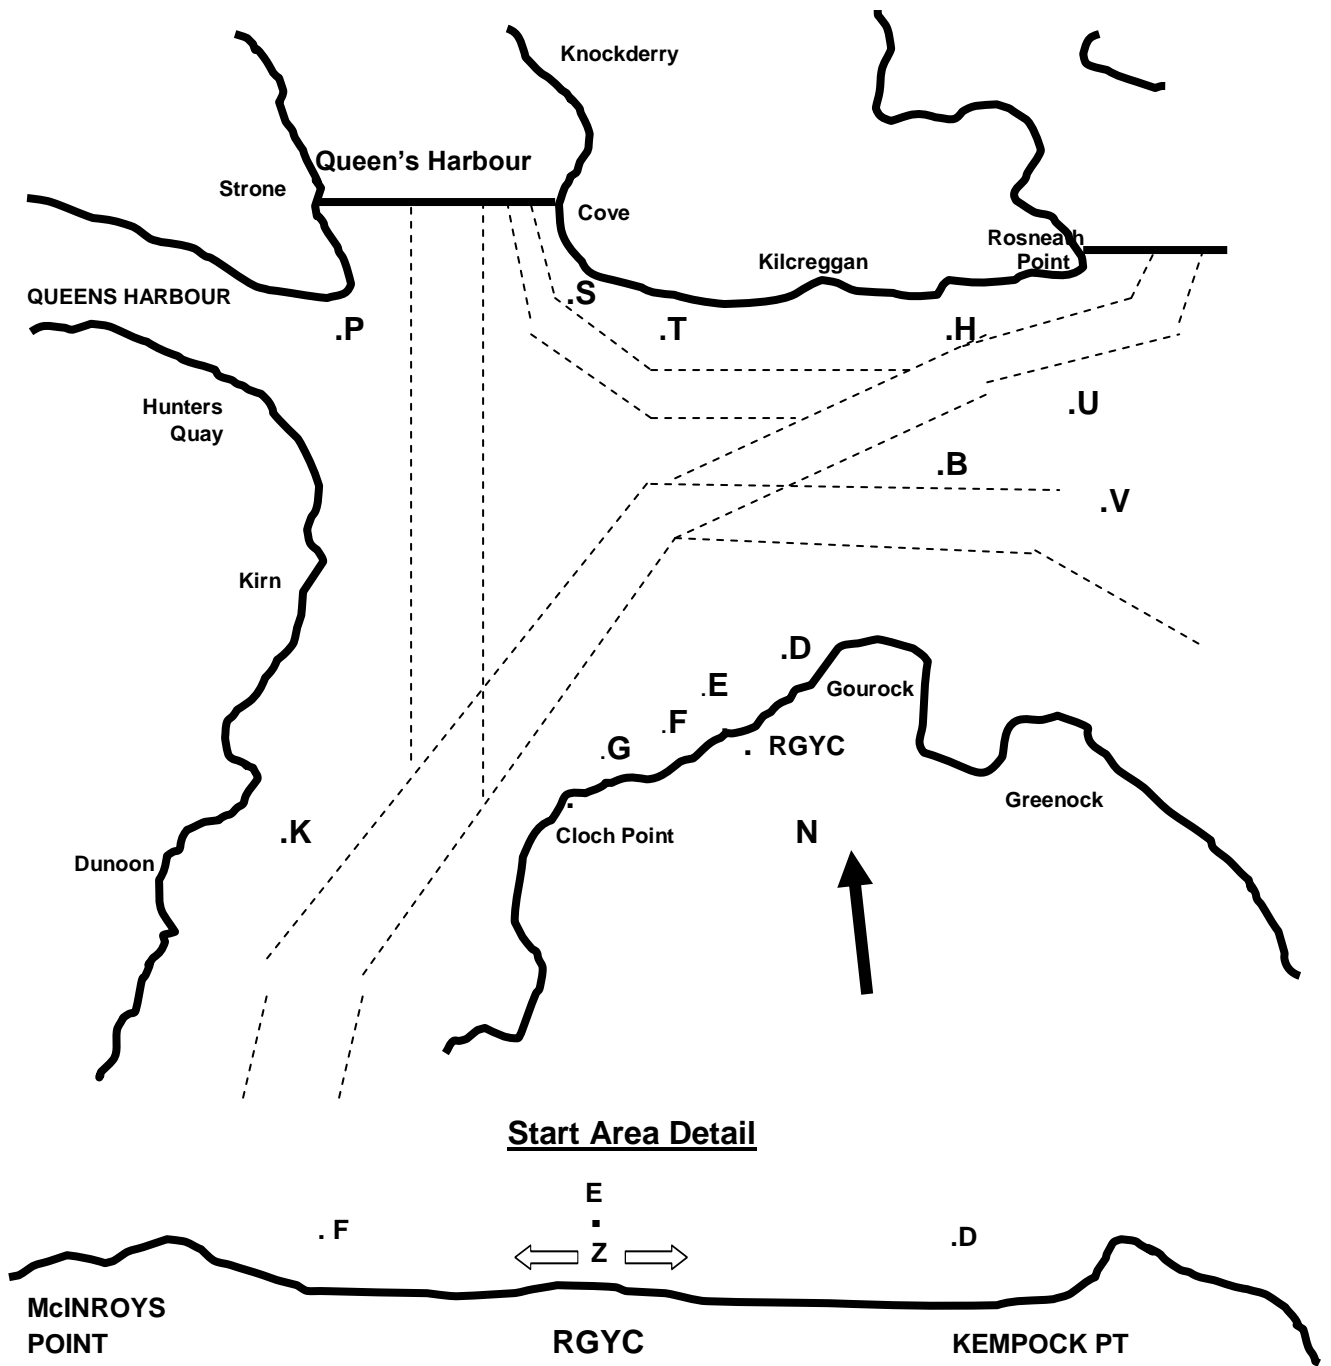

COURSE CHART & KEY TO RACING MARKS

B	IRONOTTER	COL YELLOW SPHERICAL, IRONOTTER OUTFALL
D	GOUROCK	RGYC RACING MARK, DAY-GLO ORANGE CAN
E	ASHTON	RGYC RACING MARK, DAY-GLO ORANGE CAN
F	MCINROY'S POINT	RGYC RACING MARK, DAY-GLO ORANGE CAN
G	LEVAN	RGYC RACING MARK, DAY-GLO ORANGE CAN
H	PORTKIL PT.	COL LIT CAN (RED) ARD NO. 4
K	DUNOON BANK	COL LIT PILLAR (BLACK/YELLOW/BLACK)
P	STRONE	COL LIT PILLAR (YELLOW/BLACK) NO. 30
S	BARONS POINT	COL LIT CONE (GREEN) KIL NO. 3
T	KILCREGGAN	COL LIT CAN (RED) KIL NO. 2
U	ROSNEATH PATCH N	COL LIT CONE (GREEN) ARD NO. 5
V	ROSNEATH PATCH S	COL LIT CAN (RED) NO. 27
X	TEMPORARY INFLATABLE	LAI D IN VARIOUS POSITIONS, WIND DIRECTION DICTATING
Z	START MARK INFLATABLE	DESIGNATED ACCORDINGLY LAI D AT 'E' OR EASTOR WEST OF 'E'

Not to scale