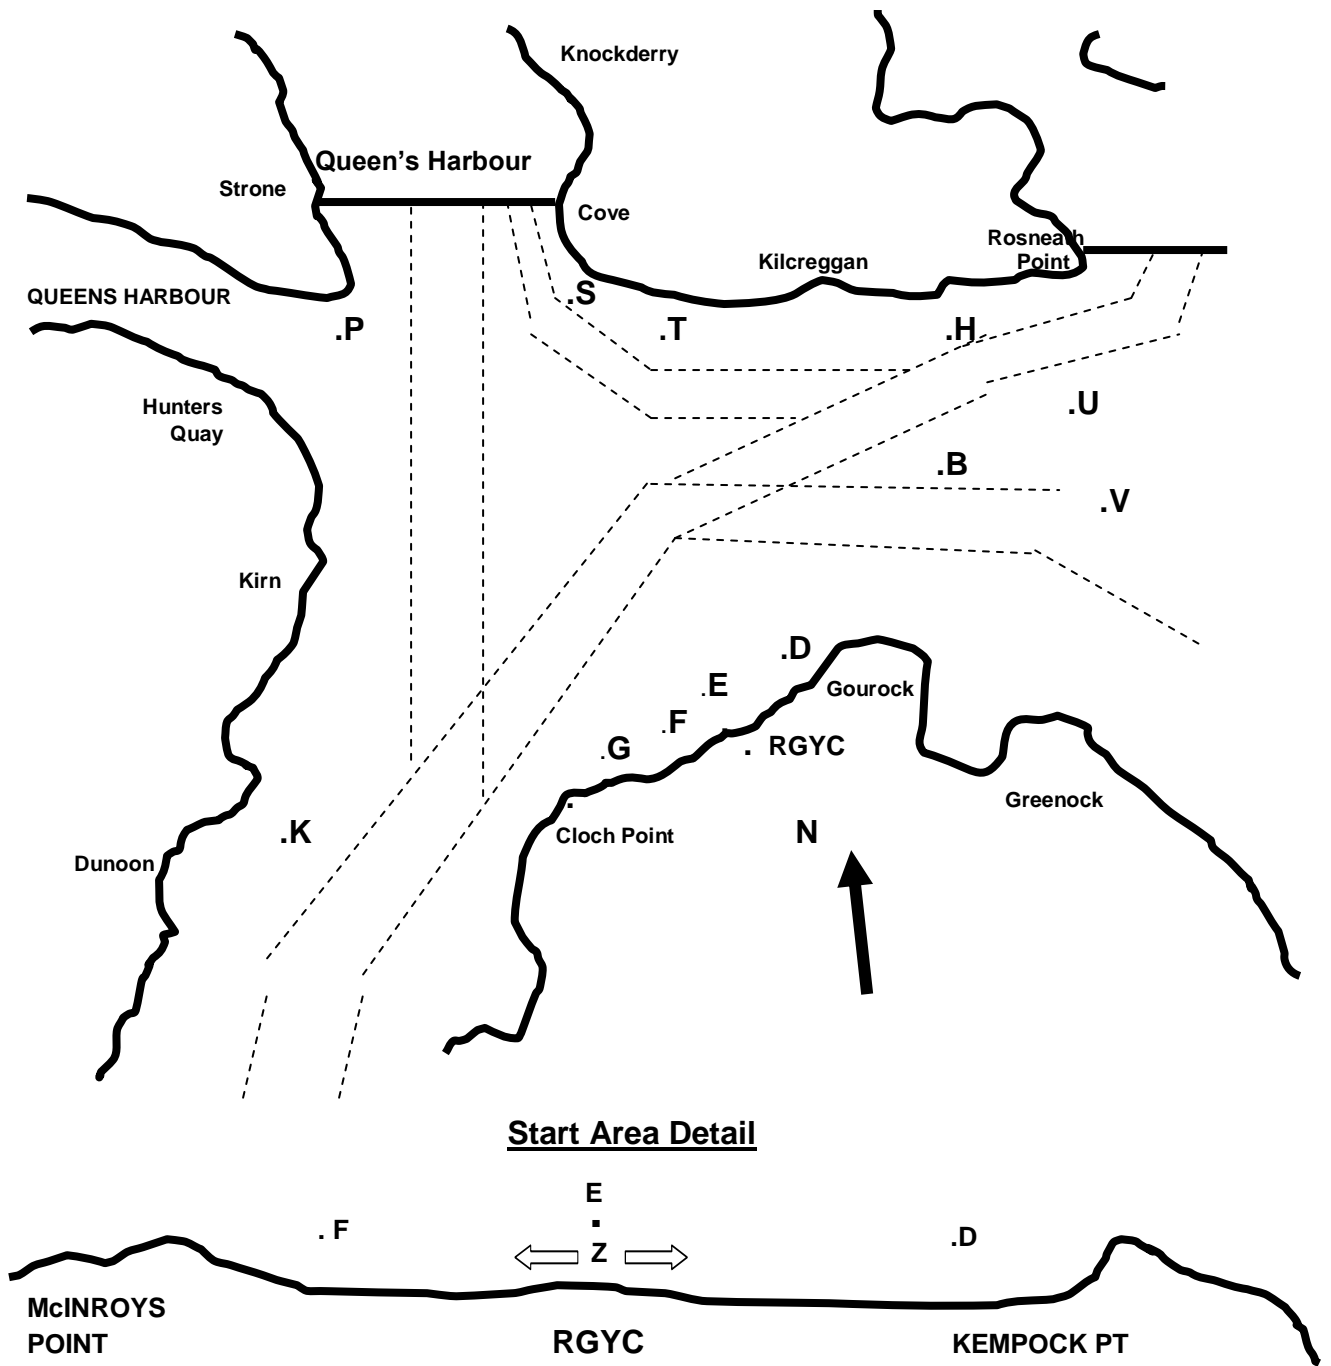

COURSE CHART & KEY TO RACING MARKS

B	IRONOTTER	COL YELLOW SPHERICAL, IRONOTTER OUTFALL
D	GOUROCK	RGYC RACING MARK, DAY-GLO ORANGE CAN
E	ASHTON	RGYC RACING MARK, DAY-GLO ORANGE CAN
F	MCINROY'S POINT	RGYC RACING MARK, DAY-GLO ORANGE CAN
G	LEVAN	RGYC RACING MARK, DAY-GLO ORANGE CAN
H	PORTKIL PT.	COL LIT CAN (RED) ARD NO. 4
K	DUNOON BANK	COL LIT PILLAR (BLACK/YELLOW/BLACK)
P	STRONE	COL LIT PILLAR (YELLOW/BLACK) NO. 30
S	BARONS POINT	COL LIT CONE (GREEN) KIL NO. 3
T	KILCREGGAN	COL LIT CAN (RED) KIL NO. 2
U	ROSNEATH PATCH N	COL LIT CONE (GREEN) ARD NO. 5
V	ROSNEATH PATCH S	COL LIT CAN (RED) NO. 27

X TEMPORARY INFLATABLE MARK LAID IN VARIOUS POSITIONS.
 Z MARK INFLATABLE DESIGNATED ACCORDINGLY LAID AT 'E' OR EAST OR WEST OF 'E'